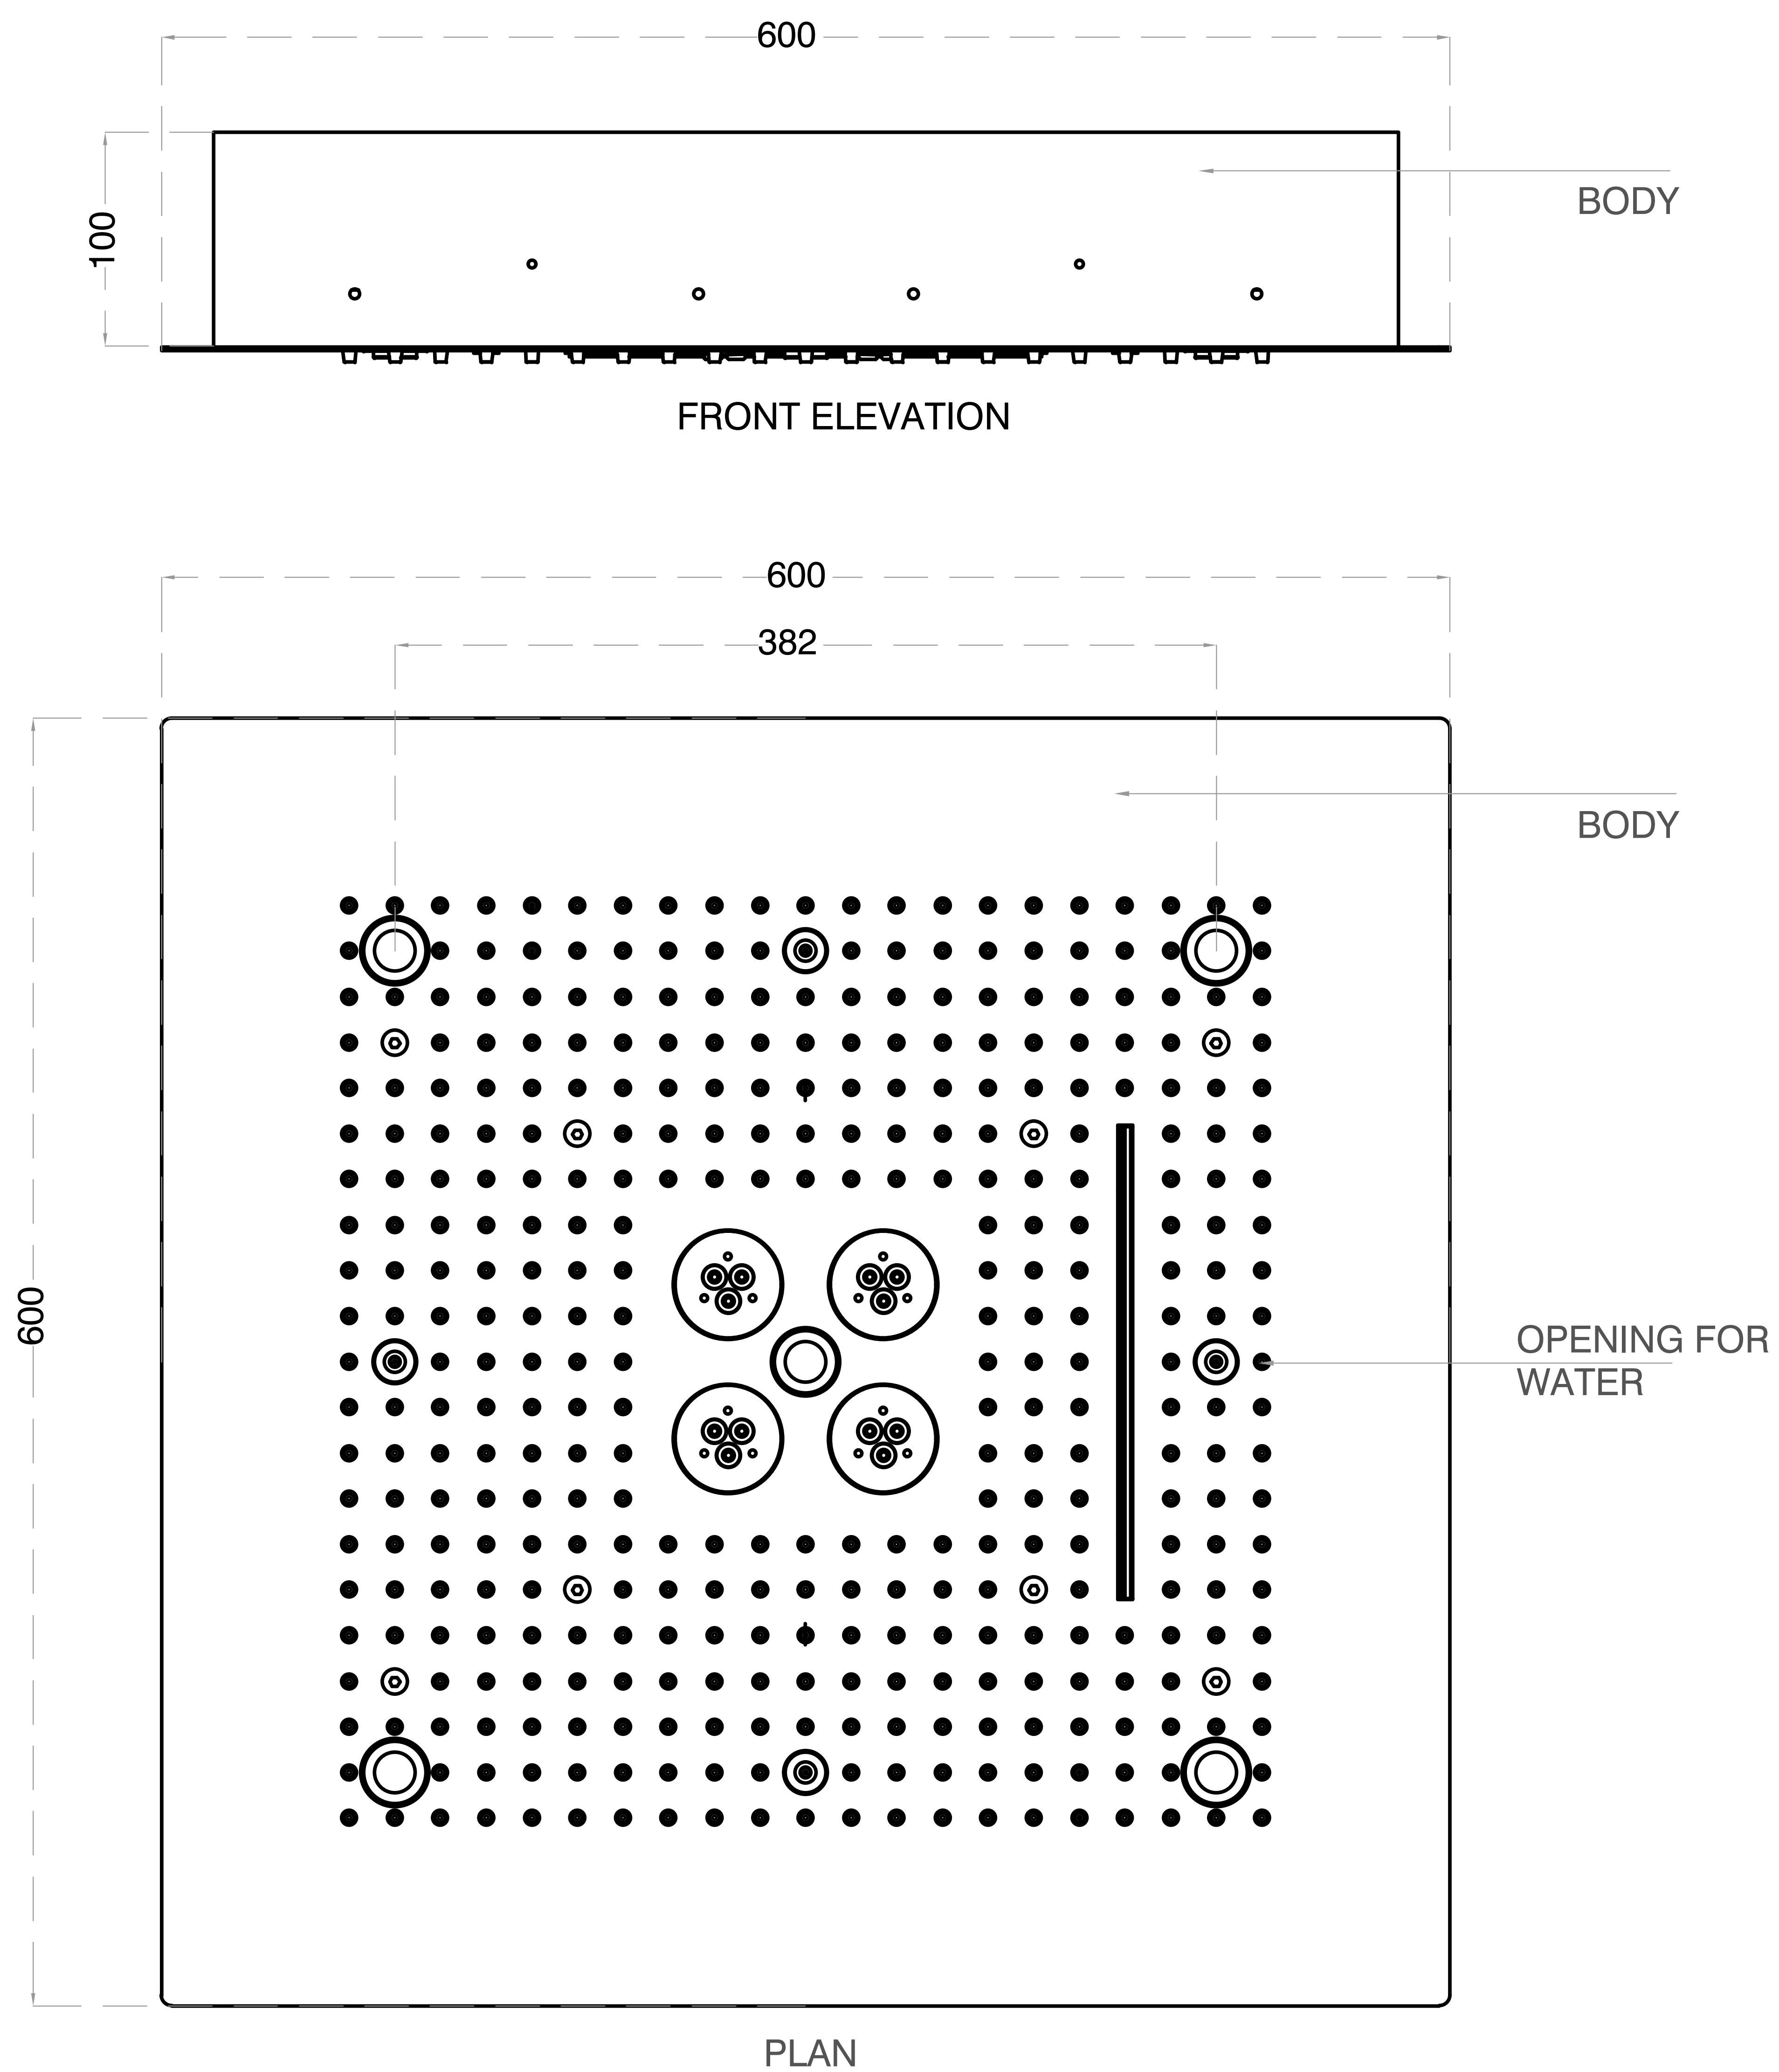

# 4-Function Ceiling Concealed Shower with Chromotherapy

Product Code : 5009

## Technical Drawing

All dimension are in **mm**